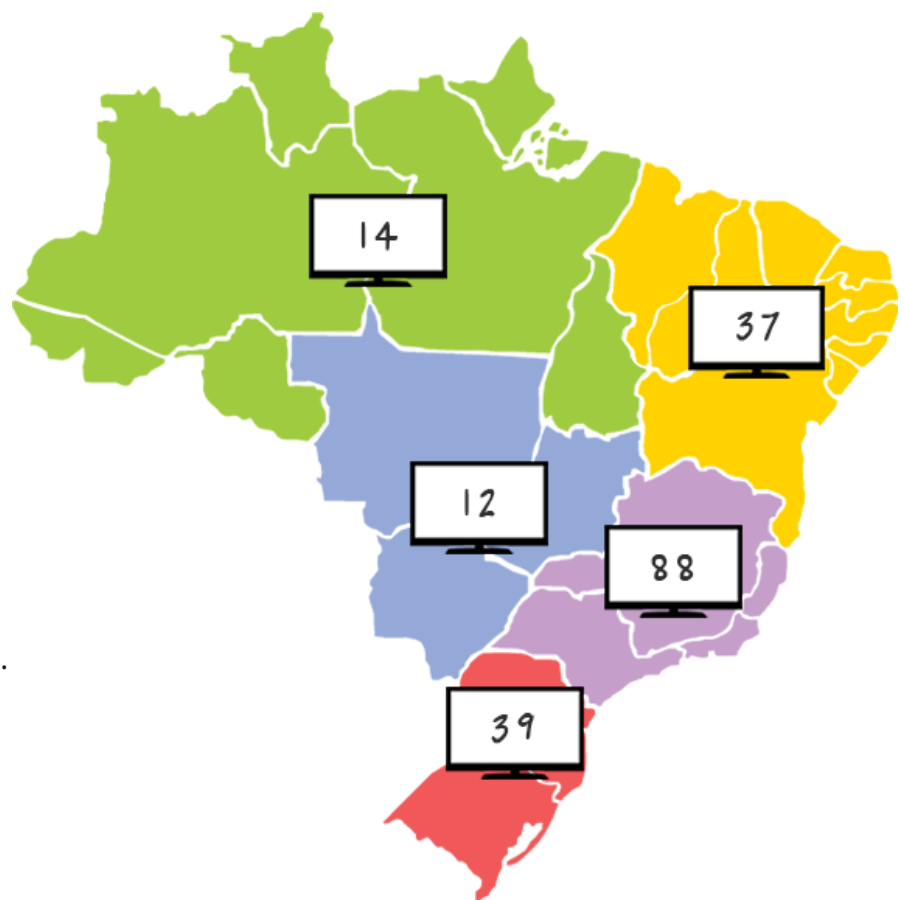

RESULTS

The data from Map 4.0 will be presented in two parts: general results from five of the main categories of analysis of the research on the 190 UTVs, based on the Internet survey (e-MEC platform, websites and digital social media of the university UTVs), and results from the questionnaire, with data provided by the UTV managers.

GENERAL RESULTS

Geographic location

Of the 190 University TVs located, 88 are from the Southeast region (46.3%), 39 from the South region (20.5%), 37 from the Northeast region (19.4%), 14 from the North region (7.3%), and 12 from the Center-West region (6.3%). It can be seen, therefore, that the university broadcasters are concentrated in the Southeast and South regions (67%), which have the largest number of HEI's. The total number of UTVs represents an increase of 26% in relation to the previous mapping, when 151 university broadcasters were registered.

UTVs by geographical location