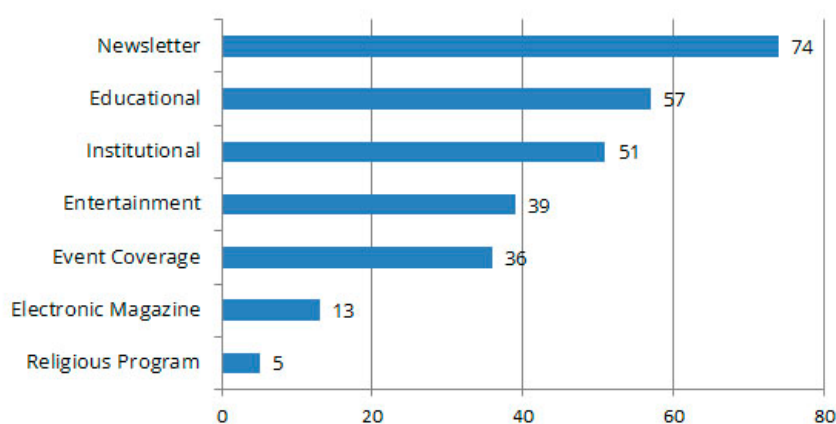

Content

The genres most produced by the 74 University TVs that answered the online questionnaire are: informative videos (74), educational (57), institutional (51), entertainment (39), event coverage (36), electronic magazine (13), and religious programs (5). The preference for the informative, educational and institutional genres is largely due to the mission of University TV to disseminate to society the teaching, research and extension produced by the educational institution.

Thus, all of these stations claim to produce informative content - four of them are dedicated only to this genre -, including interviews, news, bulletins, tips, reports and interviews, with a focus on scientific dissemination. The educational programs are usually thematic, instructional, lectures and panels. The entertainment programs involve art and culture, such as: musicals, sports programs, talk shows, and video clips. Most point to informative, institutional, and educational genres as the ones they do best.

Genres produced by UTVs

Affiliations and networks

Of the 74 responding UTVs, 34 (46%) are affiliated with some national or regional entity, the main ones being ABTU, 23; TV Brasil, 5; TV Cultura, 2; Canal Futura, 2, and the Brazilian Association of Public, Educational and Cultural Broadcasters (ABEPEC). Other associations that gather at least one of these responding university broadcasters are the Rede Nacional de Televisão Pública (RNTV), the Associação Catarinense de Emissoras de Rádio e Televisão (ACAERT) and the Associação Brasileira de Emissoras de Rádio e Televisão (ABERT). From the total of respondent UTVs, 40 (54%) said they are part of some national exchange network between TV stations to exchange content, the main ones being Canal Futura, the RITU/ABTU

network, the Prosa network, and the Brazilian Audiovisual Development Support Program (PRODAV). Internationally, only ten (13.5%) participate in exchange networks, such as the Asociación de las Televisiones Educativas y Culturales Iberoamericanas (ATEI) and the Global Campus of Human Rights, besides agreements with other countries for receiving and sending exchange students. The UTVs' productions are broadcasted in several partner stations, both regionally and nationally. Of the responding TV stations, 40 (54%) broadcast programs outside their own TV, mainly in other UTVs, in state networks, on TV Brasil, and on Canal Futura. The occupation of space on the schedule of these prestigious networks, in open signal, proves the professional level of many of the university productions.