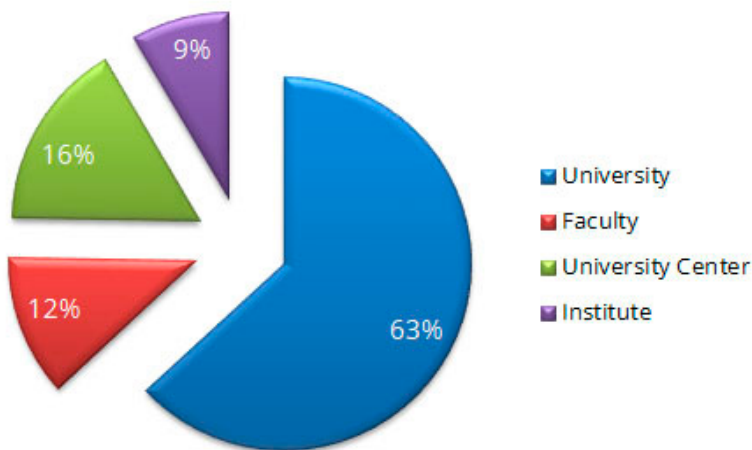

Organization of the HEI's with UTVs