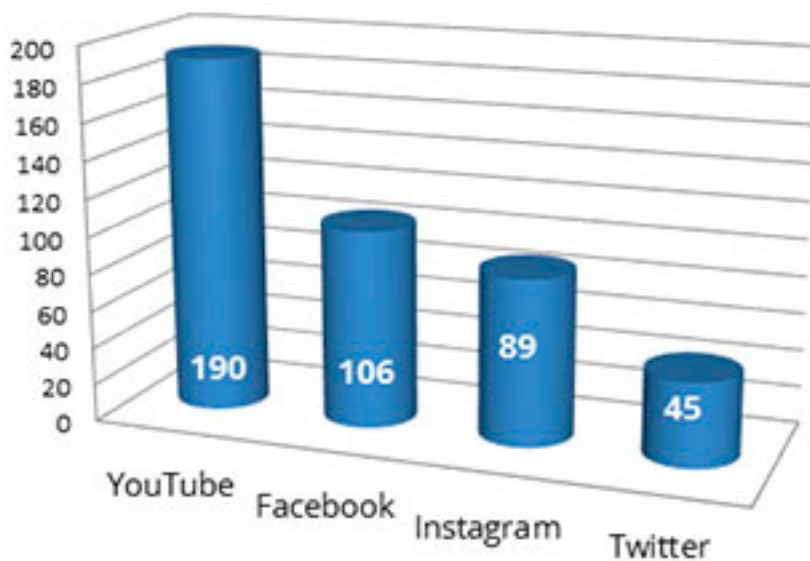

Digital social media used by TVUs

Digital social media

Brazilian University TVs have invested in the use of new media to fulfill their institutional mission and get closer to the public. We found 190 channels on YouTube (100% of UTVs), 107 Facebook pages (56%), 89 on Instagram (47%) and 45 profiles on Twitter (24%). In addition, the survey identified that, of the total UTVs, 109 (57%) have their own website.

University broadcasters use these online platforms mainly for posting the produced videos and advertisements, as well as for live broadcasts.