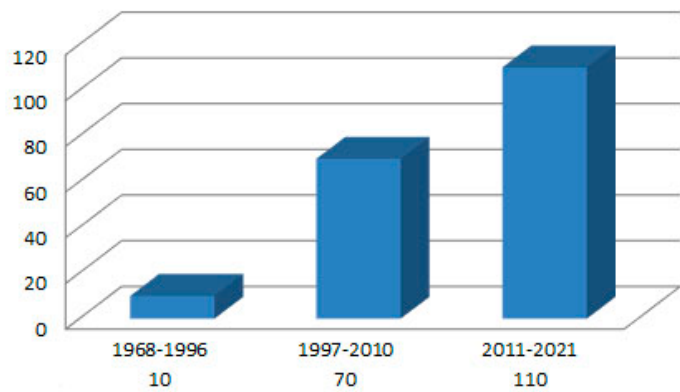

Year of inauguration

As of 2011 there was a large increase in University TVs in the country broadcasting audiovisual products only through the internet: 110. In this case, the year of creation of the YouTube channel was registered. It is worth noting that the oldest Brazilian UTV is University TV of Pernambuco - UTV Recife, inaugurated on November 22, 1968.

UTVs by year of inauguration

Institutional structure

Most of the University TVs are linked to universities: 120 (63%). However, in relation to the previous map, one can notice a significant increase in university centers (31; 16%), colleges (23; 12%) and institutes (16; 9%) with UTVs: from 25% to 37%. If universities were previously more able to afford the high costs of a television, now smaller institutions can also make TV, using Internet resources. Regarding the HEI's categories, there is a balance between University TVs linked to public sector HEI's (95) - federal (61), state (28), and municipal (6) - and private sector institutions (95), non-profit (60), and for-profit (35).