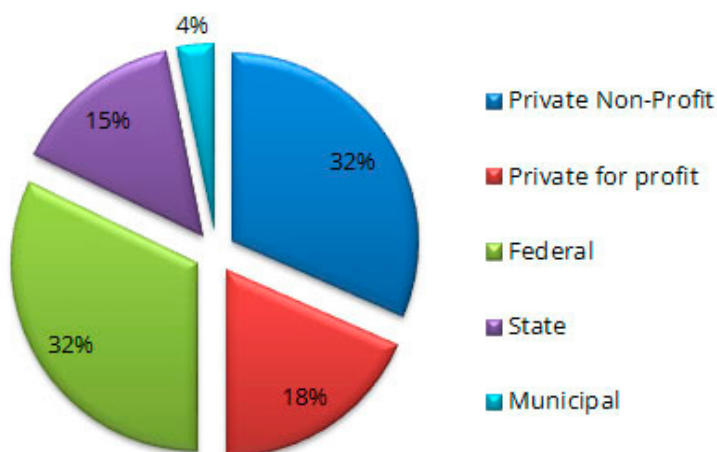

Category of the HEI's with UTVs