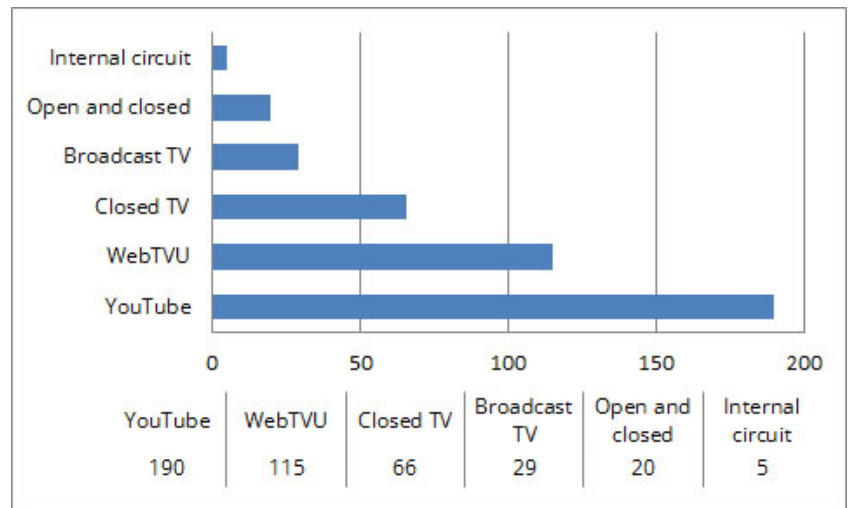

Transmission Media

The survey reveals that all the University TVs are on the web - website and/or digital social media - with 115 (60,5%) operating only on the internet, as WebUTVs. From the total of UTVs (190), 66 broadcast via cable/ subscription TV, 29 broadcast via free-to-air TV, and five university TV stations also broadcast via internal circuit. It is worth noting that 20 UTVs broadcast on both cable and broadcast TV. The isolation of most TV stations on pay TV restricts their reach to society, which reinforces the importance of digital social media as tools to multiply the reach of the content produced.

Means of transmission of the UTVs

In Cable, UTVs operate sharing space or occupy the university channel alone, in which case they bear all the operational costs. It is interesting to note the existence of UTVs also operating in internal circuit, as a strategy to promote the station to the HEI's internal audience.