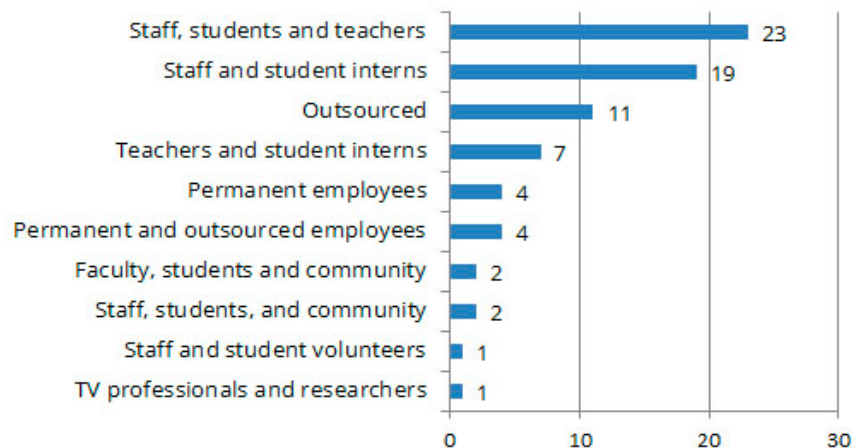

Composition of the UTV's staff

Most of the 74 UTVs that answered the questionnaire have between three and five permanent employees (45%), six to ten (21%), and 11 to 20 (16%) employees. Only two university TV stations have teams of more than 30 permanent employees.