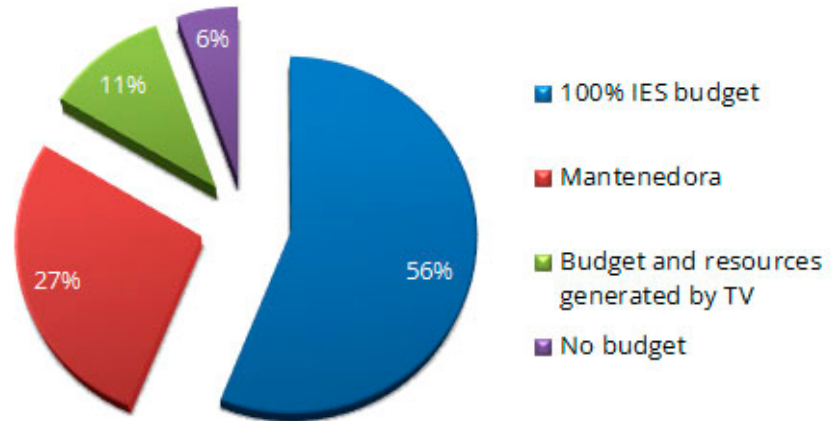

SURVEY RESULTS

Funding Sources

The answers of the 74 UTVs to the online questionnaire indicate that most of them depend exclusively on the resources of the HEI's and/or their sponsors (83%). Even when the station manages to generate its own resources, most of the funding comes from the institution's budget. Thus, the data reinforce that raising external resources is not yet a widespread practice among Brazilian University TVs, especially those linked to public HEI's. It draws attention to the fact that four stations declared to have no budget; in this case, they operate thanks to free resources from social media. In addition, only one university broadcaster declared to be self-sustainable. However, at least six stations linked

Forms of financing UTVs

to private universities have a significant budget. These UTVs have a sponsor, which helps them raise funds. This shows that not all University TVs suffer from a lack of investment and reinforces the importance of seeking institutional support, as well as partnerships with the private sector.

Work Teams

Of the 74 UTVs, 23 (31%) have a mixed team for the production of content, formed by teachers, employees and students; 19 (26%) have employees and student interns; 11 (15%) have outsourced workers; 7 (10%) have teachers and interns; 4 (5%) have permanent employees; 4 (5%) with permanent employees and outsourced workers; 2 (3%) with teachers, students and academic community; 2 (3%) with employees, students and community; 1 (1%) with employees and student volunteers and 1 (1%) with TV professionals and researchers.